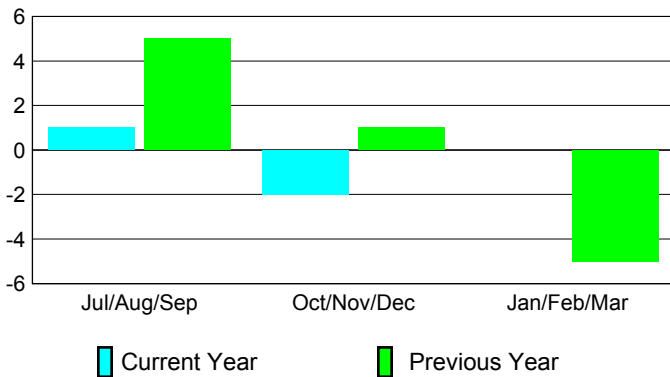

2012-2013 GMT Reports for District (or Undistricted) **District 315B1**

GMT: SANGEETA JATIA

Location: REP OF BANGLADESH

GMT CA: 6

CLUBS

Club Results
2012-2013

Clubs
2011-2012

Month	New Club Goal	Actual New Clubs	Actual Dropped Clubs	Gain/Loss of Clubs	Gain/Loss of Clubs
Jul/Aug/Sep	2	1	0	1	5
Oct/Nov/Dec	0	4	-6	-2	1
Jan/Feb/Mar	8				-5
Totals	10	5	-6	-1	1

Club Results 2012-2013

Goal, New, Dropped, Gain/Loss

Comparison of Club Gain/Loss

Current Year Compared to the Previous Year

YTD Status Quo Clubs 2012-2013

Status Quo Clubs Compared to Status Quo Members

MEMBERSHIP