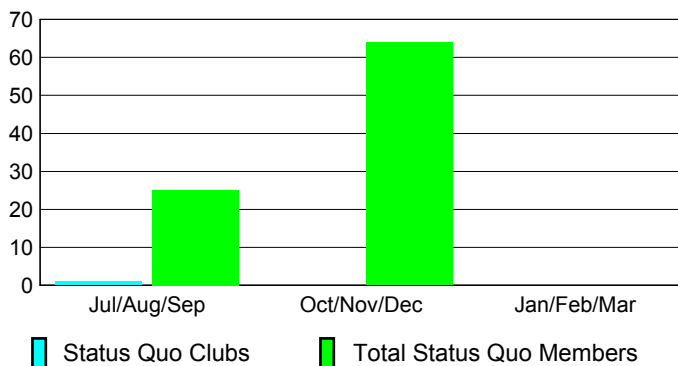

Club Results 2012-2013

Goal, New, Dropped, Gain/Loss

Comparison of Club Gain/Loss

Current Year Compared to the Previous Year

YTD Status Quo Clubs 2012-2013

Status Quo Clubs Compared to Status Quo Members

MEMBERSHIP

Membership Results
2012-2013

Membership
2011-2012

Month	Net Memb Goal	Actual New Memb	Actual Dropped Memb	Gain/Loss of Memb	Gain/Loss of Memb
Jul/Aug/Sep	45	69	-11	58	110
Oct/Nov/Dec	25	123	-117	6	10
Jan/Feb/Mar	160				-35
Totals	230	192	-128	64	85