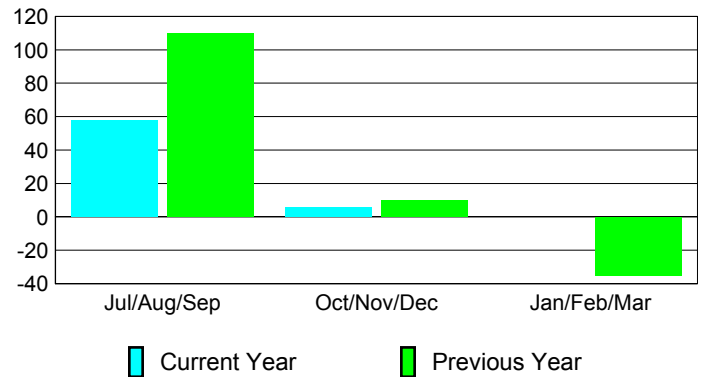

Membership Results
2012-2013

Membership
2011-2012

Month	Net Memb Goal	Actual New Memb	Actual Dropped Memb	Gain/Loss of Memb	Gain/Loss of Memb
Jul/Aug/Sep	45	69	-11	58	110
Oct/Nov/Dec	25	123	-117	6	10
Jan/Feb/Mar	160				-35
Totals	230	192	-128	64	85

Membership Results 2012-2013

Goal, New, Dropped, Gain/Loss

Comparison of Membership Gain/Loss

Current Year Compared to the Previous Year

Gender Comparison 2012-2013

Jul/Aug/Sep

Oct/Nov/Dec

Jan/Feb/Mar