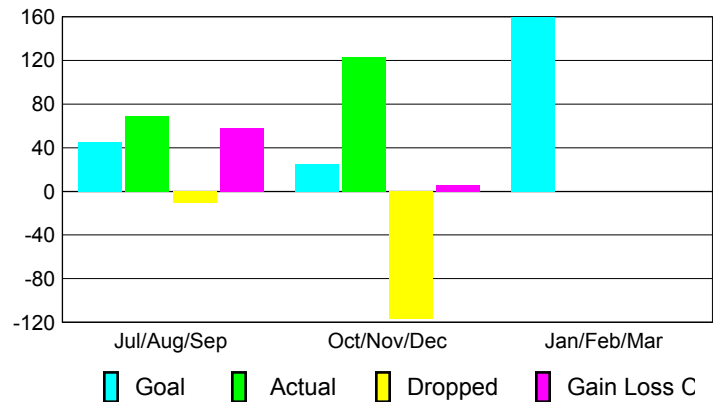

Membership Results 2012-2013

Goal, New, Dropped, Gain/Loss

Comparison of Membership Gain/Loss

Current Year Compared to the Previous Year