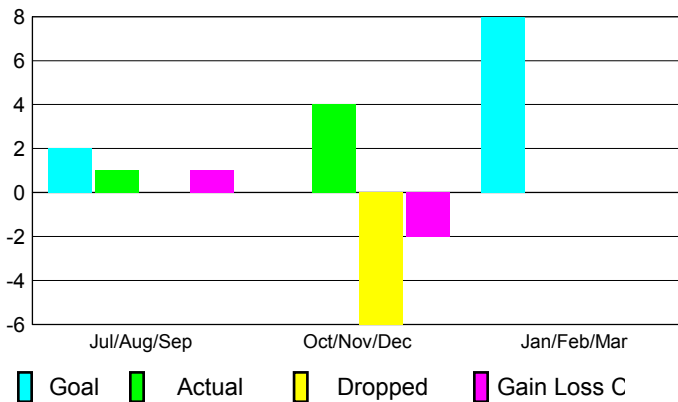

2012-2013 GMT Reports for District (or Undistricted) **District 315B1**

GMT: SANGEETA JATIA

Location: REP OF BANGLADESH

GMT CA: 6

CLUBS

Club Results
2012-2013

Clubs
2011-2012

Month	New Club Goal	Actual New Clubs	Actual Dropped Clubs	Gain/Loss of Clubs	Gain/Loss of Clubs
Jul/Aug/Sep	2	1	0	1	5
Oct/Nov/Dec	0	4	-6	-2	1
Jan/Feb/Mar	8				-5
Totals	10	5	-6	-1	1

Club Results 2012-2013

Goal, New, Dropped, Gain/Loss

Comparison of Club Gain/Loss

Current Year Compared to the Previous Year

YTD Status Quo Clubs 2012-2013

Status Quo Clubs Compared to Status Quo Members

MEMBERSHIP